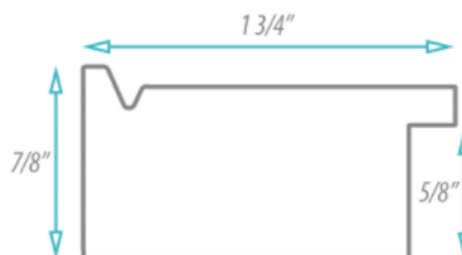

SPECIFICATION SHEET

FRAMED MIRROR

MODEL#: FM 83716-18X40

FRAMED MIRRORS COLLECTION

FEATURES:

- ONE 18X40" HIGH RESOLUTION SILVER PLATE GLASS MIRROR SIZE W/ DECORATIVE FRAME.
- "WALL HUGGER" HANGER FOR MOUNTING INCLUDED.
- STANDARD MOUNTING STYLE IS VERTICAL. FOR HORIZONTAL, PLEASE SPECIFY WHEN ORDERING.
- PACKED IN FOUR WALL (FOLDED DOUBLE WALL) CORRUGATION.
- STYLE: TRANSITIONAL
- COLOR: PEWTER
- FINISH: METALLIC

MIRROR FINISHES:

- FLAT POLISHED EDGE
- BEVELED EDGE

OVERALL SIZE DIMENSION: 21 1/2" WIDE X 43 1/2" HIGH X 1" DEEP